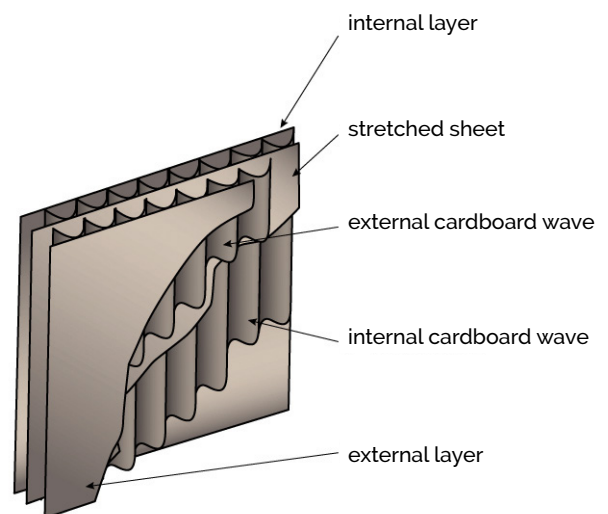

## DESCRIPTION: CARDBOARD BOXES

**ID CODE: SCCRT002, SCCRT004, SCCRT003, SCCRT005, SCCRT006, SCCRT002, SCCRT010, SCCRT012, SCCRT014, SCCRT001, SCCRT008, SCCRT011, SCCRTABIT001**

Cardboard boxes are made up of two flat paper sheets (the layer) and two sheets of corrugated cardboard held together by natural glues derived from corn or starch. Our KFFMK/22242 /BC numbers should be read according to the following classification:

- Kraft avana (K), white Kraft (Kb) which contain a lot of virgin fiber
- Liner avana (L), Liner white (Lb)
- Havana (T) test, White test (Tb)

Each type of paper is further distinguished by its different weights: that is, the weight expressed in grams of a square meter of paper.

- Scandinavian Semichimica (SS)
- Semichimica (S)
- Use Semicemic (Us)
- Medium (M)
- Fluting (F)

By combining the different cover and wave cards with the various wave heights, they can give rise to a large number of possible cartons. Between single waves we can find:

Among the single waves we can find:

- Wave K, minimum height 5.0 mm (little used);
- Onda A, minimum height 4.5 mm (little used);
- Wave B, minimum height 2.5 mm;
- Wave C, minimum height 3.5 mm;
- Onda E, minimum height 1.2 mm;
- Wave F, minimum height 0.8 mm (little used).